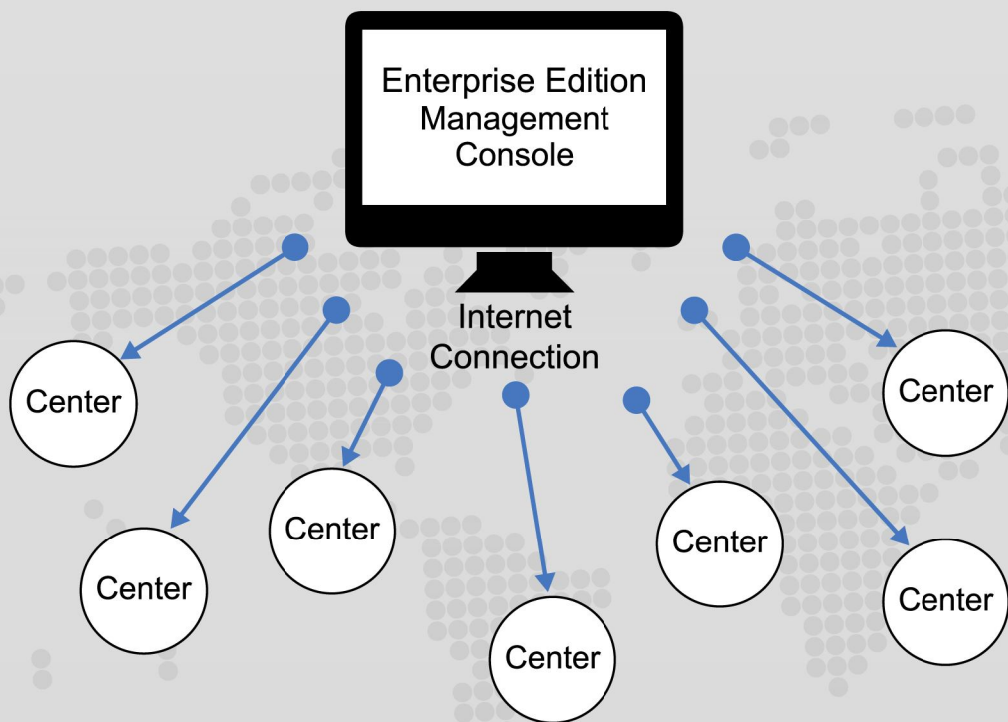

Alpha Cares Enterprise Edition

Designed especially for Childcare organizations with multiple locations.

Work smarter across all your Centers

Customize to suit your needs

- A Central Management console facility allows you to easily view key information across all centers.
- These features can be custom designed to the needs of the Child care organization.
- Each Center operates independently with their own family data, accounts, etc.
- Corporate view provides vital reports with summary views for better management overview